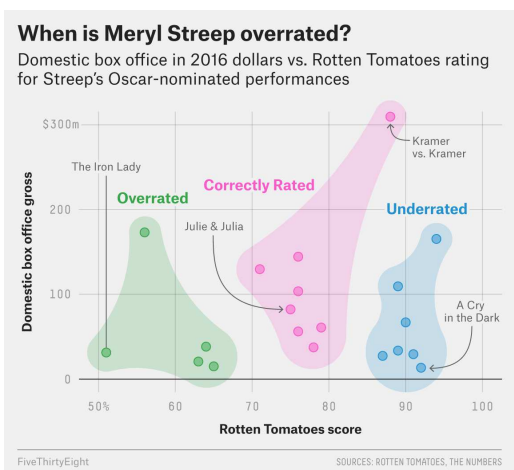

<https://fivethirtyeight.com/tag/hollywood-taxonomy/>

CocoNuTS
@networksvox
Semester projects

The Real Plan
References