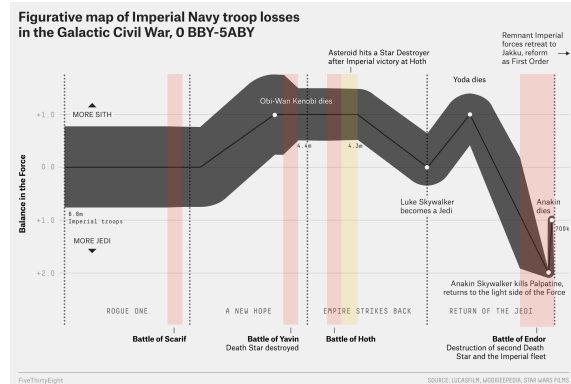

CocoNuTS
@networksvox
Semester projects

The Real Plan
References

9 of 27

CocoNuTS
@networksvox
Semester projects

The Real Plan
References

10 of 27

CocoNuTS
@networksvox
Semester projects

The Real Plan
References

11 of 27

Star Wars, In One Chart [↗](#)

The mouse seems to have this thing down

Domestic box office gross in 2016 dollars vs. Rotten Tomatoes ratings for animated films, since 1991

Animation's growth [↗](#)