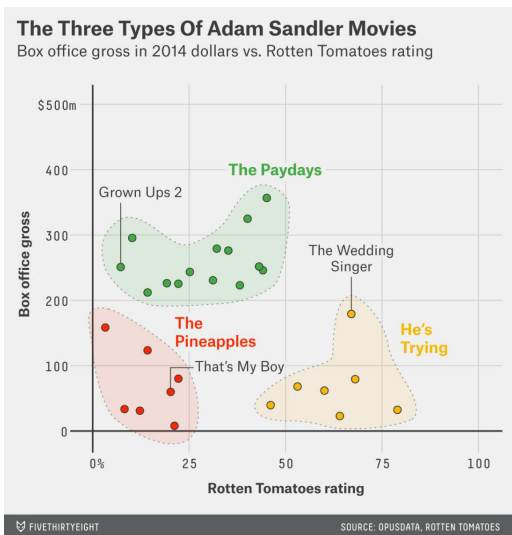

<https://fivethirtyeight.com/tag/hollywood-taxonomy/>

CocoNuTS
@networksvox
Semester projects

The Real Plan
References

21 of 27

<https://fivethirtyeight.com/tag/hollywood-taxonomy/>

CocoNuTS
@networksvox
Semester projects