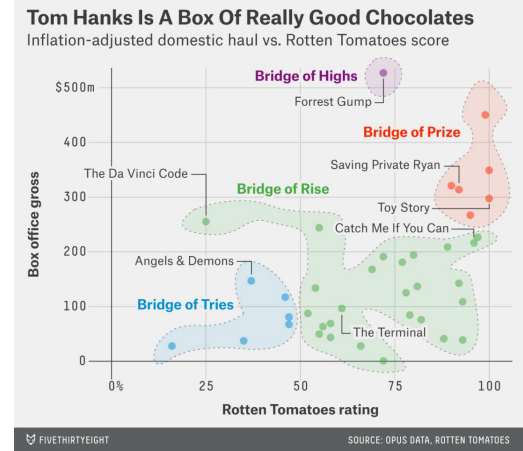

CCoNuTS
@networksvox
Semester projects

The Real Plan
References

<https://fivethirtyeight.com/tag/hollywood-taxonomy/>

<https://fivethirtyeight.com/tag/hollywood-taxonomy/>