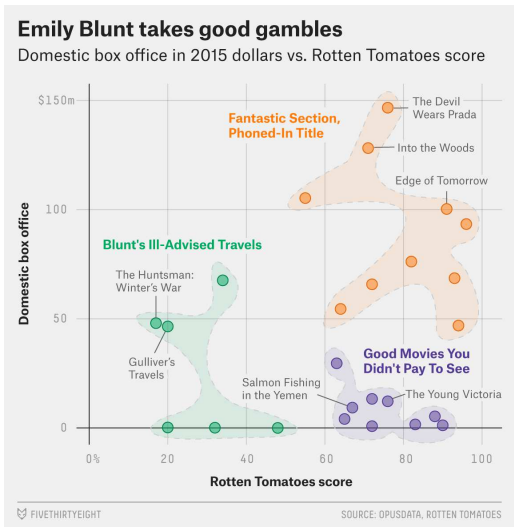

CocoNuTS
@networksvox
Semester projects

The Real Plan
References

9 of 27

CocoNuTS
@networksvox
Semester projects

The Real Plan
References

10 of 27

CocoNuTS
@networksvox
Semester projects

The Real Plan
References

11 of 27

Star Wars, In One Chart [↗](#)

The mouse seems to have this thing down

Domestic box office gross in 2016 dollars vs. Rotten Tomatoes ratings for animated films, since 1991

Animation's growth [↗](#)

8 of 27

CocoNuTS
@networksvox
Semester projects

The Real Plan
References

8 of 27

CCoNuTS
@networksvox
Semester projects

The Real Plan
References

CCoNuTS
@networksvox
Semester projects

The Real Plan
References