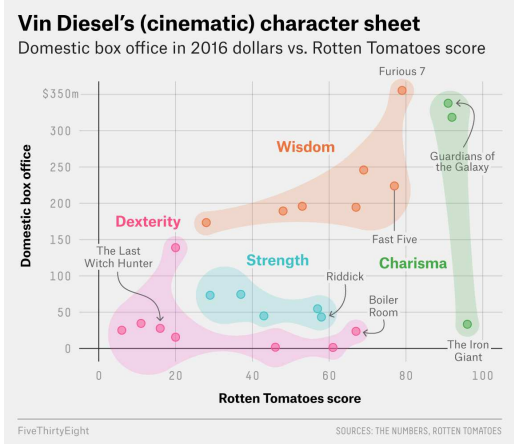

CCoNuTS
@networksvox
Semester projects

The Real Plan
References