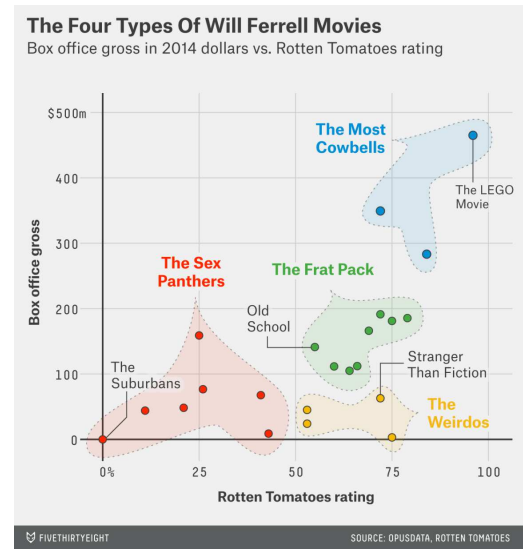

11 of 27

Star Wars, In One Chart [↗](#)

The mouse seems to have this thing down

Domestic box office gross in 2016 dollars vs. Rotten Tomatoes ratings for animated films, since 1991

Animation's growth [↗](#)

8 of 27

CocoNuTS
@networksvox
Semester projects

The Real Plan
References

8 of 27

CCoNuTS
@networksvox
Semester projects

The Real Plan
References

CCoNuTS
@networksvox
Semester projects

The Real Plan
References