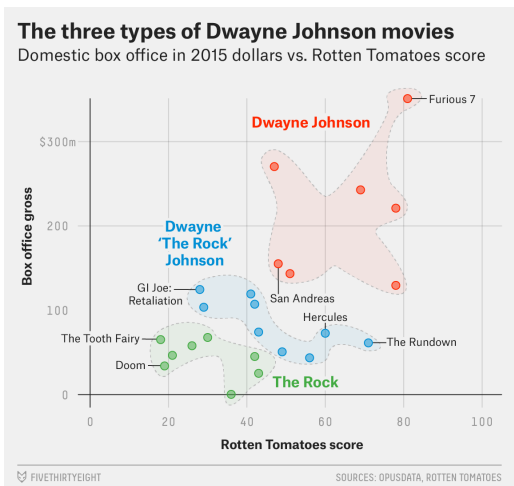

CocoNuTS
@networksvox
Semester projects

The Real Plan
References

20 of 27

<https://fivethirtyeight.com/tag/hollywood-taxonomy/>

CocoNuTS
@networksvox
Semester projects

The Real Plan
References

23 of 27

<https://fivethirtyeight.com/tag/hollywood-taxonomy/>